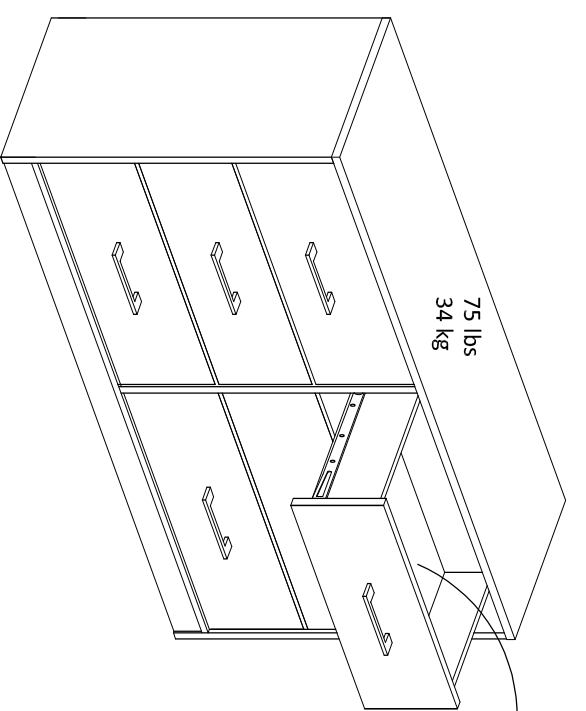

Pearce 6 Drawer Dresser

2452306COM
2452847COM
2452911COM

Interior Drawer dimensions :
23.6 in. (59.9 cm) W
5.78 in. (14.7 cm) H
13 in. (33cm) D

1.06 cubic feet each drawer

Wood Breakdown : 90%
Total storage : 6.16 cubic feet

Overall Product Size :
53.54"W x 15.67"D x 29.69"H
136.0cm W x 39.8cm D x 75.4cm H

Maximum Weight Capacities
Unit Weight : 107.4 lbs. (48.72kg)