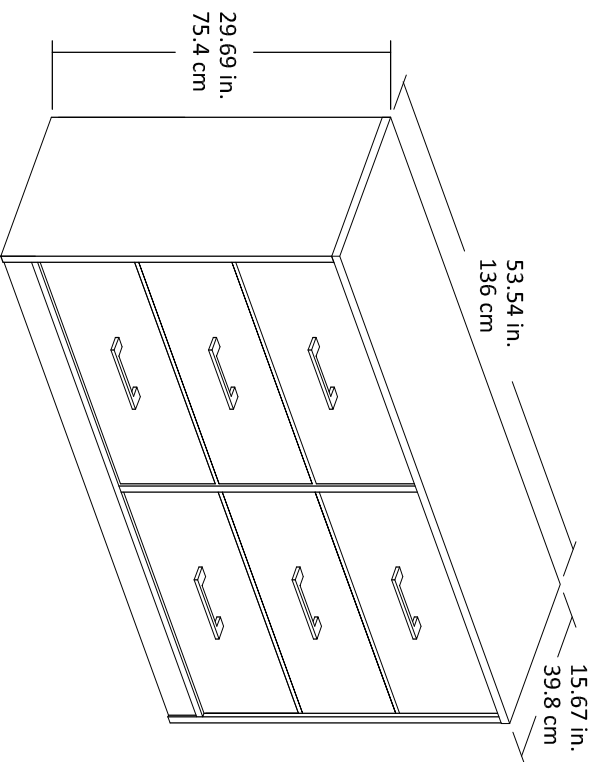

Pearce 6 Drawer Dresser

2452306COM
2452847COM
2452911COM

Interior Drawer dimensions :
23.6 in. (59.9 cm) W
5.78 in. (14.7 cm) H
13 in. (33cm) D

1.06 cubic feet each drawer

Wood Breakdown : 90%
Total storage : 6.16 cubic feet

Overall Product Size :
53.54"W x 15.67"D x 29.69"H
136.0cm W x 39.8cm D x 75.4cm H

Maximum Weight Capacities
Unit Weight : 107.4 lbs. (48.72kg)